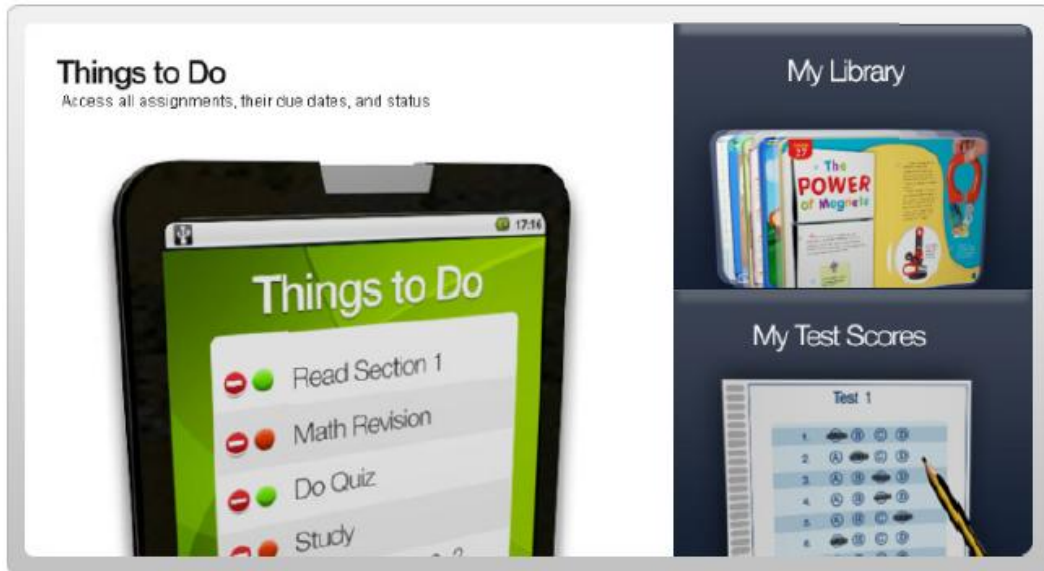

A screenshot of a web browser window showing the ThinkCentral login page. The browser's address bar displays the URL "https://www-k6.thinkcentral.com/ePC/start.do". The page features a "Welcome to THINK central" header. Below the header is a login form titled "Students, Teachers & Administrators". The form includes dropdown menus for "State" (set to WISCONSIN), "District" (set to Appleton Area School District, Appleton 54911), and "School" (set to Edison Elementary School, Appleton 54911). There is a checked checkbox for "Remember my information". The "User Name" field contains "stu3333333" and has a "Forgot User Name" link. The "Password" field is masked with dots and has a "Forgot Password" link. A "Log In" button is positioned below the password field. At the bottom of the form area, there is a blue button labeled "Evaluators Click Here".

Example: ThinkCentral Log in

Once logged in, the student welcome page will appear.

Things To Do displays a list of assignments and their due dates.

My Test Scores shows your child's progress in assessments.

My Library gives you access to the online version of the text, as well as any other materials the teacher has made available.

To access your textbook, click on **My Library** and then choose the Student Activity Book. From here, you can navigate to the current unit and lesson by clicking the *Table of Content* icon  found at the top-left.