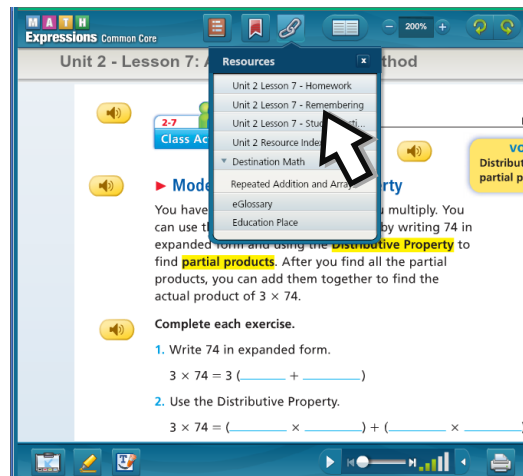

A screenshot of a web browser window showing the ThinkCentral login page. The browser's address bar displays the URL "https://www-k6.thinkcentral.com/ePC/start.do". The page features a "Welcome to THINK central" header. Below the header is a login form titled "Students, Teachers & Administrators". The form includes dropdown menus for "State" (set to WISCONSIN), "District" (set to Appleton Area School District, Appleton 54911), and "School" (set to Edison Elementary School, Appleton 54911). There is a checked checkbox for "Remember my information". The "User Name" field contains "stu3333333" and has a "Forgot User Name" link. The "Password" field is masked with dots and has a "Forgot Password" link. A "Log In" button is positioned below the password field. At the bottom of the form area, there is a blue button labeled "Evaluators Click Here".

Example: ThinkCentral Log in

Once logged in, the student welcome page will appear.

Things To Do displays a list of assignments and their due dates.

My Test Scores shows your child's progress in assessments.

My Library gives you access to the online version of the text, as well as any other materials the teacher has made available.

To access your textbook, click on **My Library** and then choose the Student Activity Book. From here, you can navigate to the current unit and lesson by clicking the *Table of Content* icon  found at the top-left.