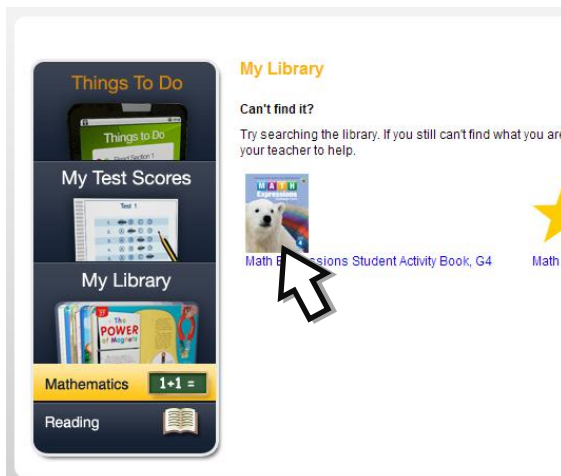

A screenshot of a web browser window showing the ThinkCentral login page. The browser's address bar displays the URL "https://www-k6.thinkcentral.com/ePC/start.do". The page features a "Welcome to THINK central" header. Below the header is a login form titled "Students, Teachers & Administrators". The form includes dropdown menus for "State" (set to WISCONSIN), "District" (set to Appleton Area School District, Appleton 54911), and "School" (set to Edison Elementary School, Appleton 54911). There is a checked checkbox for "Remember my information". The "User Name" field contains "stu3333333" and has a "Forgot User Name" link. The "Password" field is masked with dots and has a "Forgot Password" link. A "Log In" button is positioned below the password field. At the bottom of the form area, there is a blue button labeled "Evaluators Click Here".

Example: ThinkCentral Log in

Once logged in, the student welcome page will appear.

Things To Do displays a list of assignments and their due dates.

My Test Scores shows your child's progress in assessments.

My Library gives you access to the online version of the text, as well as any other materials the teacher has made available.

To access your textbook, click on **My Library** and then choose the Student Activity Book. From here, you can navigate to the current unit and lesson by clicking the *Table of Content* icon  found at the top-left.